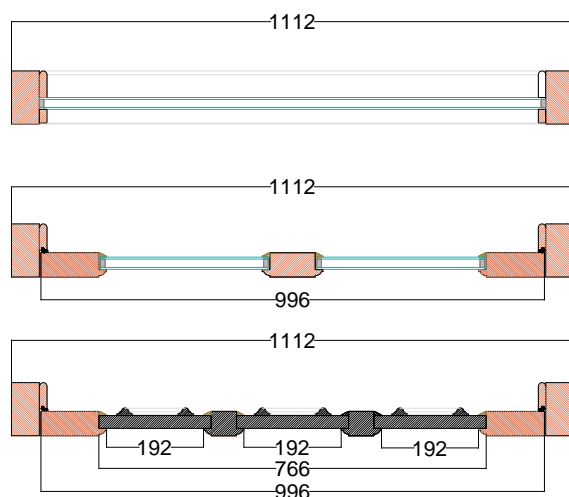

Outside View

- Premium Wood
- 48 mm Thick Door
- 105 mm Thick Frame
- Inside Paint F&B Wimbourne White
- Outside Paint Mole's Breath
- 3 No Hinges
- Door open Inward
- Double Glaze Units
- Sandblasted Glass With 10 mm Clear Border
- Solid Panels on the Bottom
- Arched Fanlight
- Ironmongery (will be delivered by us)
- Weather Bar
- Water Bar

Wandsworth Sash Windows

Entrance Door

Date:07.2016

Scale:

Window Replacement

ADDRESS: 130 Ardgowan, London

REVISION 3

Sheet:1-1