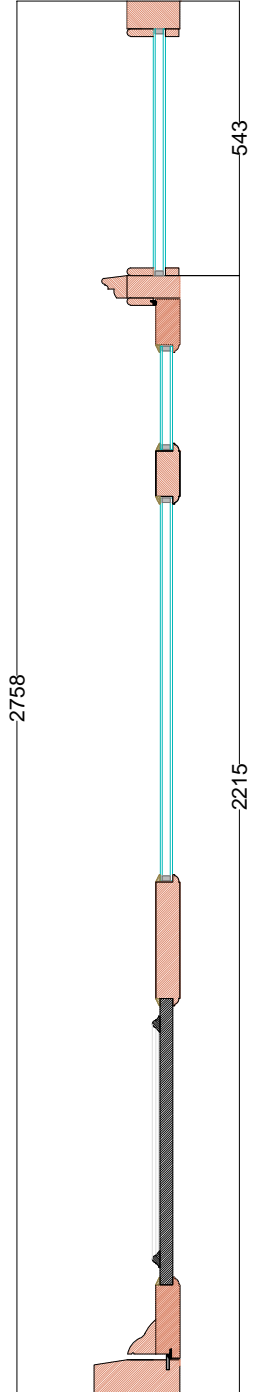

Outside View

- Premium Wood
- 48 mm Thick Door
- 105 mm Thick Frame
- Inside Paint F&B Wimbourne White
- Outside Paint Mole's Breath
- 3 No Hinges
- Door open Inward
- Double Glaze Units
- Sandblasted Glass With 10 mm Clear Border
- Solid Panels on the Bottom
- Arched Fanlight
- Ironmongery (will be delivered by us)
- Weather Bar
- Water Bar

Note:

- All Hardware to be advised and supplied by client
- Paint will be supplied by client
- Fanlight Font to be advised

Winkhaus AV2 Heritage Door Lock Automatic Multi-Point Locking System

Outside View

Wandsworth Sash Windows

Entrance Door

Date:07.2016

Scale:

Window Replacement

ADDRESS: 130 Ardgowan, London

REVISION 3

Sheet:1-1