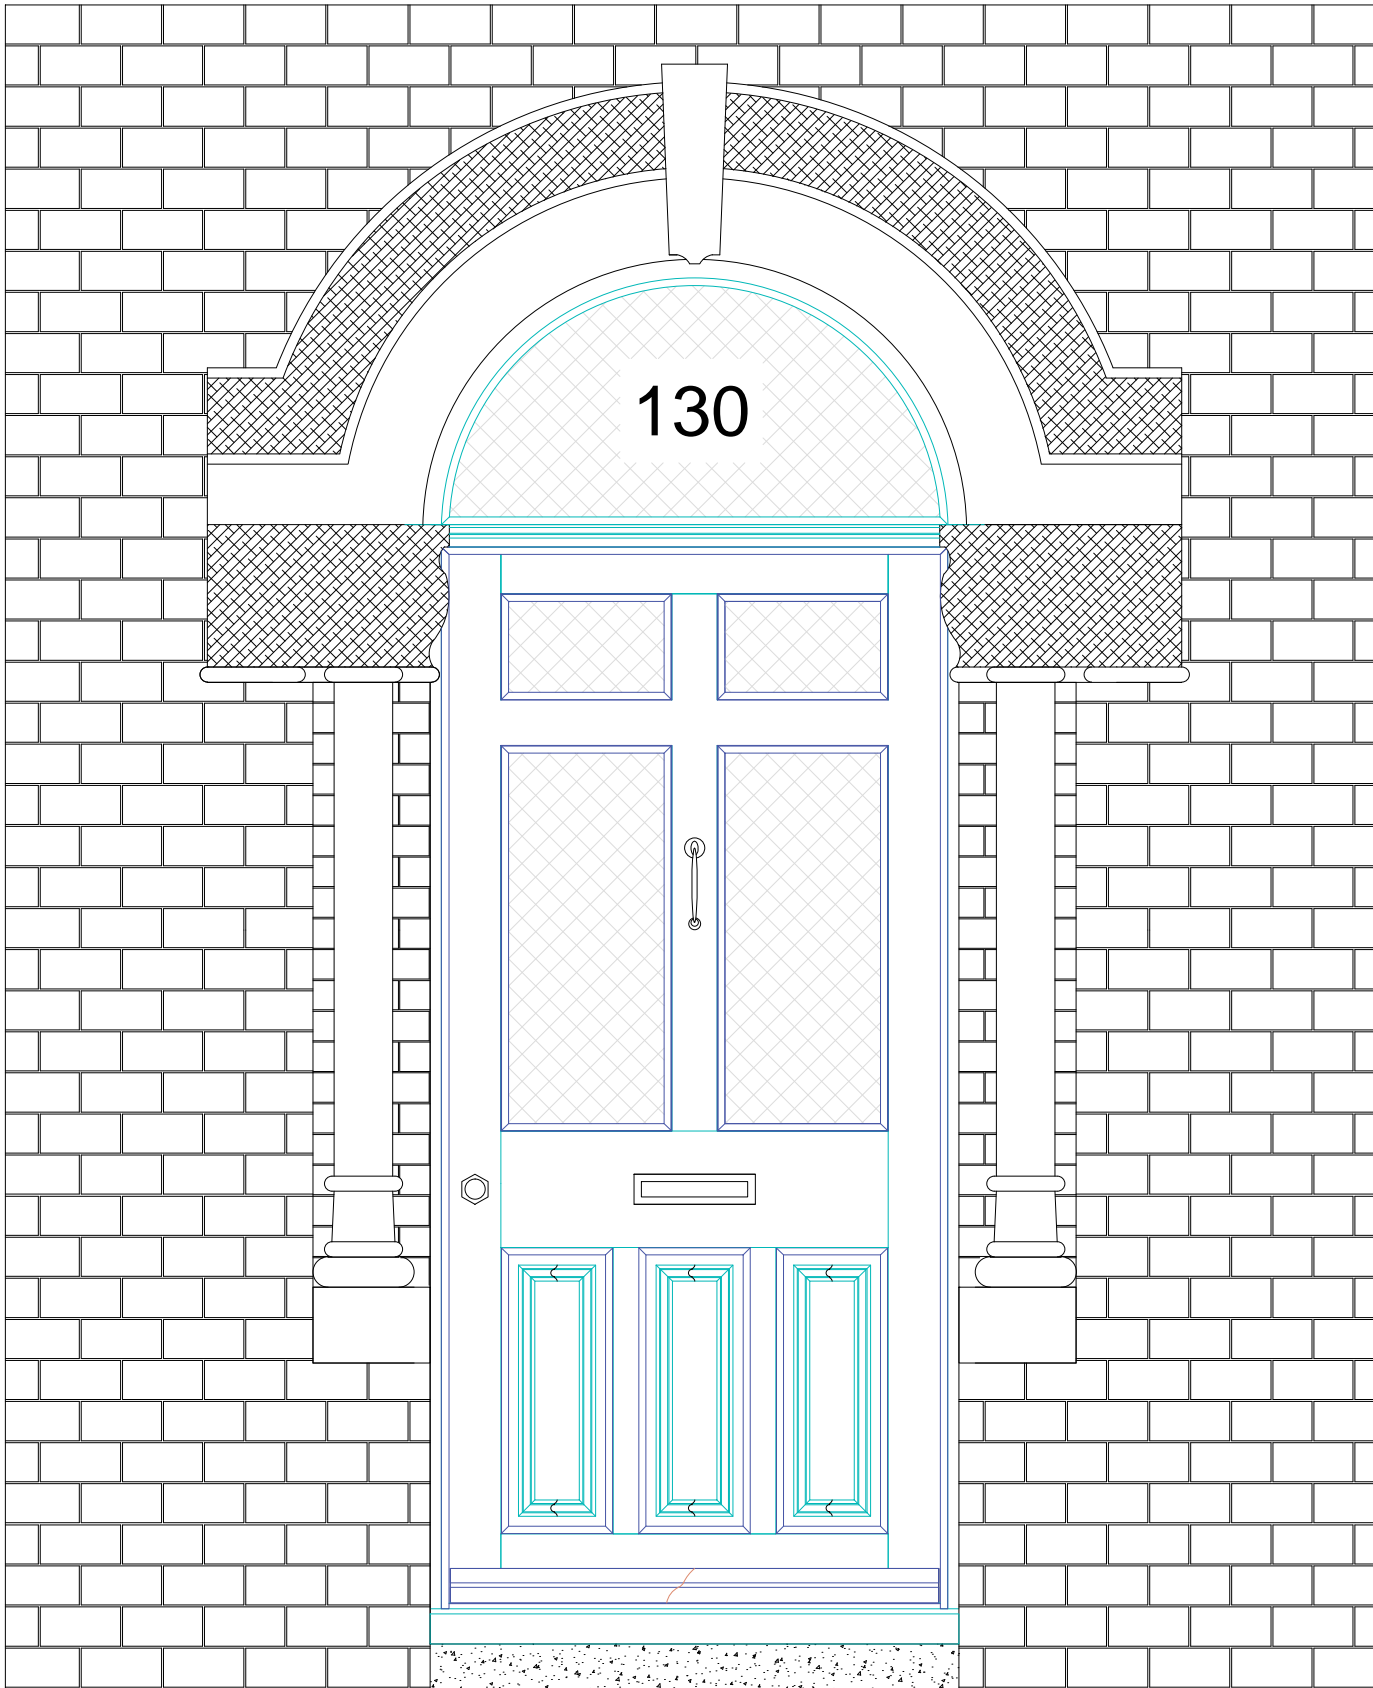

Outside View

- Premium Wood
- 48 mm Thick Door
- 105 mm Thick Frame
- Inside Paint F&B Wimbourne White
- Outside Paint Mole's Breath
- 3 No Hinges
- Door open Inward
- Double Glaze Units
- Sandblasted Glass With 10 mm Clear Border
- Solid Panels on the Bottom
- Arched Fanlight
- Ironmongery (will be delivered by us)
- Weather Bar
- Water Bar

Wandsworth Sash Windows

Entrance Door

Date:07.2016

Scale:

Window Replacement

ADDRESS: 130 Ardgowan, London

REVISION 3

Sheet:1-1