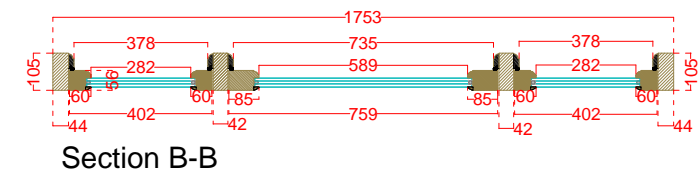

Rear Elevation Balcony Door

	Rear Elevation	Door	Date 01.2016
	Wandsworth Sash Windows 10 Green Lane, London	Balcony Door	Sheet: