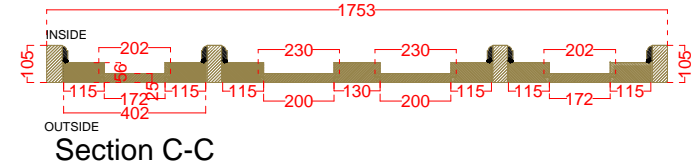

Rear Elevation Balcony Door

	Rear Elevation	Door	Date 01.2016
	Wandsworth Sash Windows 10 Green Lane, London	Balcony Door	Sheet: