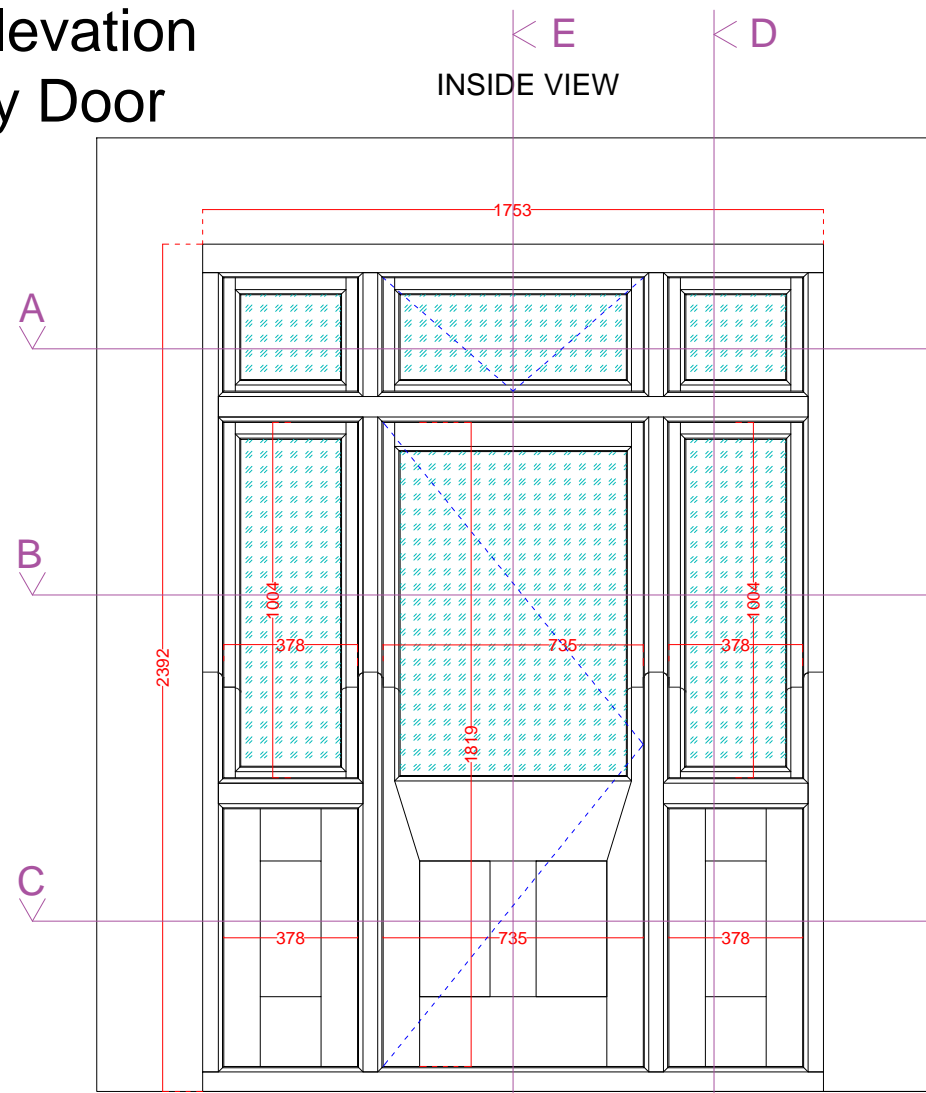

Rear Elevation Balcony Door

	Rear Elevation	Door	Date 01.2016
	Wandsworth Sash Windows 10 Green Lane, London	Balcony Door	Sheet: