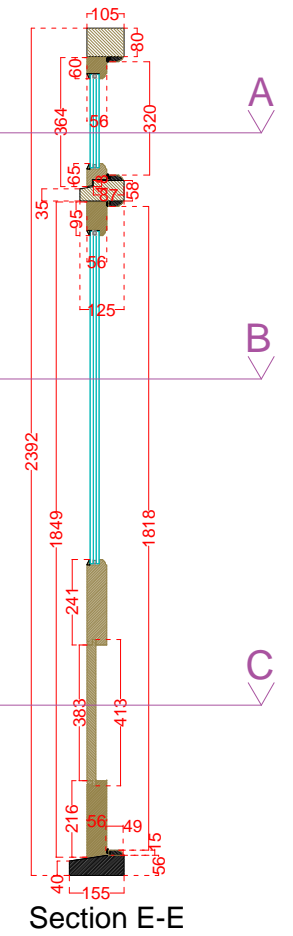

Rear Elevation Balcony Door

	Rear Elevation	Door	Date 01.2016
	Wandsworth Sash Windows 10 Green Lane, London	Balcony Door	Sheet: