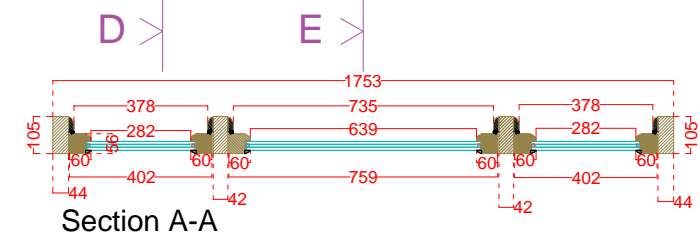

Rear Elevation Balcony Door

	Rear Elevation	Door	Date 01.2016
	Wandsworth Sash Windows 10 Green Lane, London	Balcony Door	Sheet: