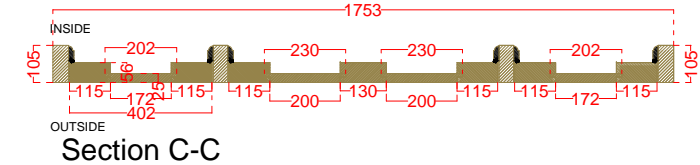

Rear Elevation Balcony Door

	Rear Elevation	Door	Date 01.2016
	Wandsworth Sash Windows 10 Green Lane, London	Balcony Door	Sheet: