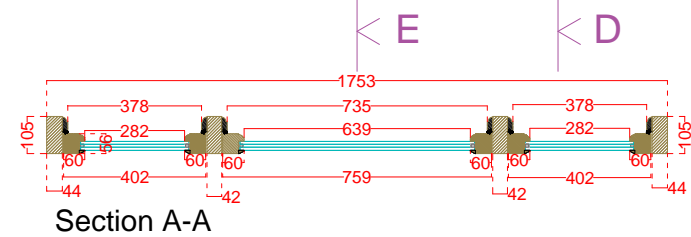

Rear Elevation Balcony Door

	Rear Elevation	Door	Date 01.2016
	Wandsworth Sash Windows 10 Green Lane, London	Balcony Door	Sheet: