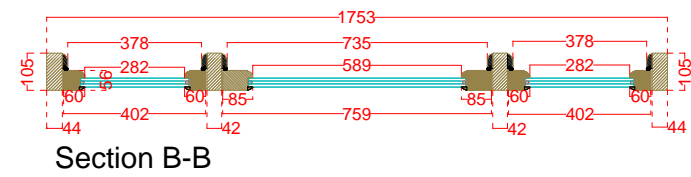

Rear Elevation Balcony Door

	Rear Elevation	Door	Date 01.2016
	Wandsworth Sash Windows 10 Green Lane, London	Balcony Door	Sheet: