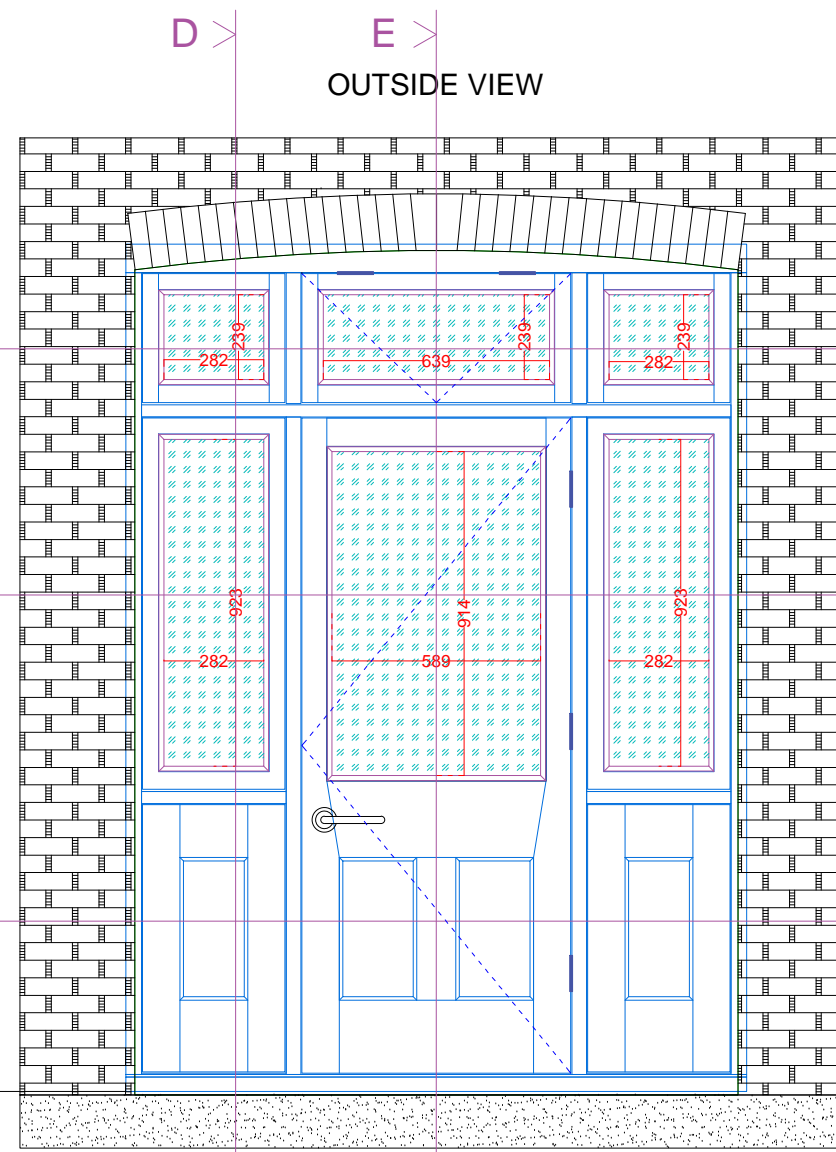

Rear Elevation Balcony Door

	Rear Elevation	Door	Date 01.2016
	Wandsworth Sash Windows 10 Green Lane, London	Balcony Door	Sheet: