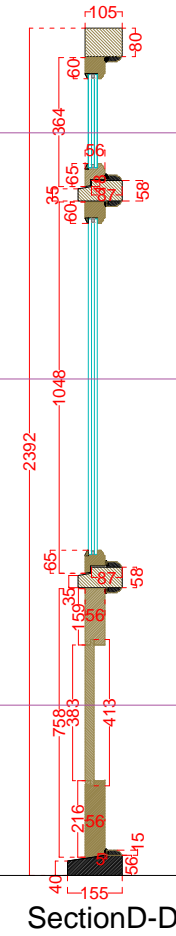

Rear Elevation Balcony Door

	Rear Elevation	Door	Date 01.2016
	Wandsworth Sash Windows 10 Green Lane, London	Balcony Door	Sheet: