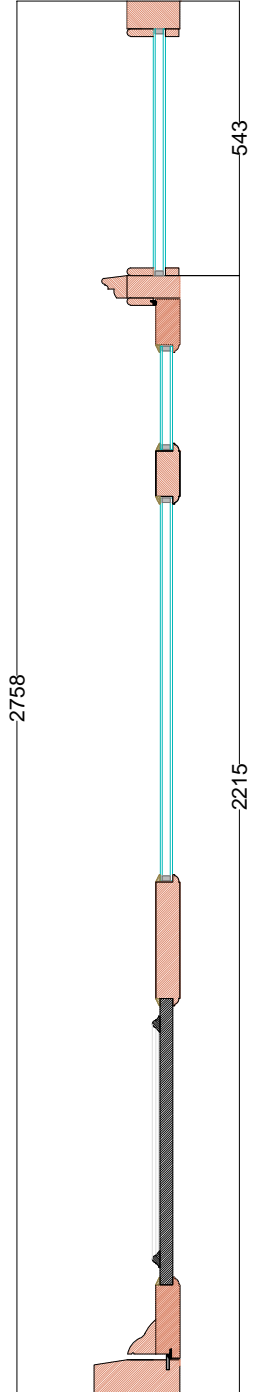

# Outside View

- Premium Wood
- 48 mm Thick Door
- 105 mm Thick Frame
- Inside Paint F&B Wimbourne White
- Outside Paint Mole's Breath
- 3 No Hinges
- Door open Inward
- Double Glaze Units
- Sandblasted Glass With 10 mm Clear Border
- Solid Panels on the Bottom
- Arched Fanlight
- Ironmongery (will be delivered by us)
- Weather Bar
- Water Bar

**Note:**

- All Hardware to be advised and supplied by client
- Paint will be supplied by client
- Fanlight Font to be advised

## Winkhaus AV2 Heritage Door Lock Automatic Multi-Point Locking System

Outside View

Wandsworth Sash Windows

Entrance Door

Date:07.2016

Scale:

Window Replacement

ADDRESS: 130 Ardgowan, London