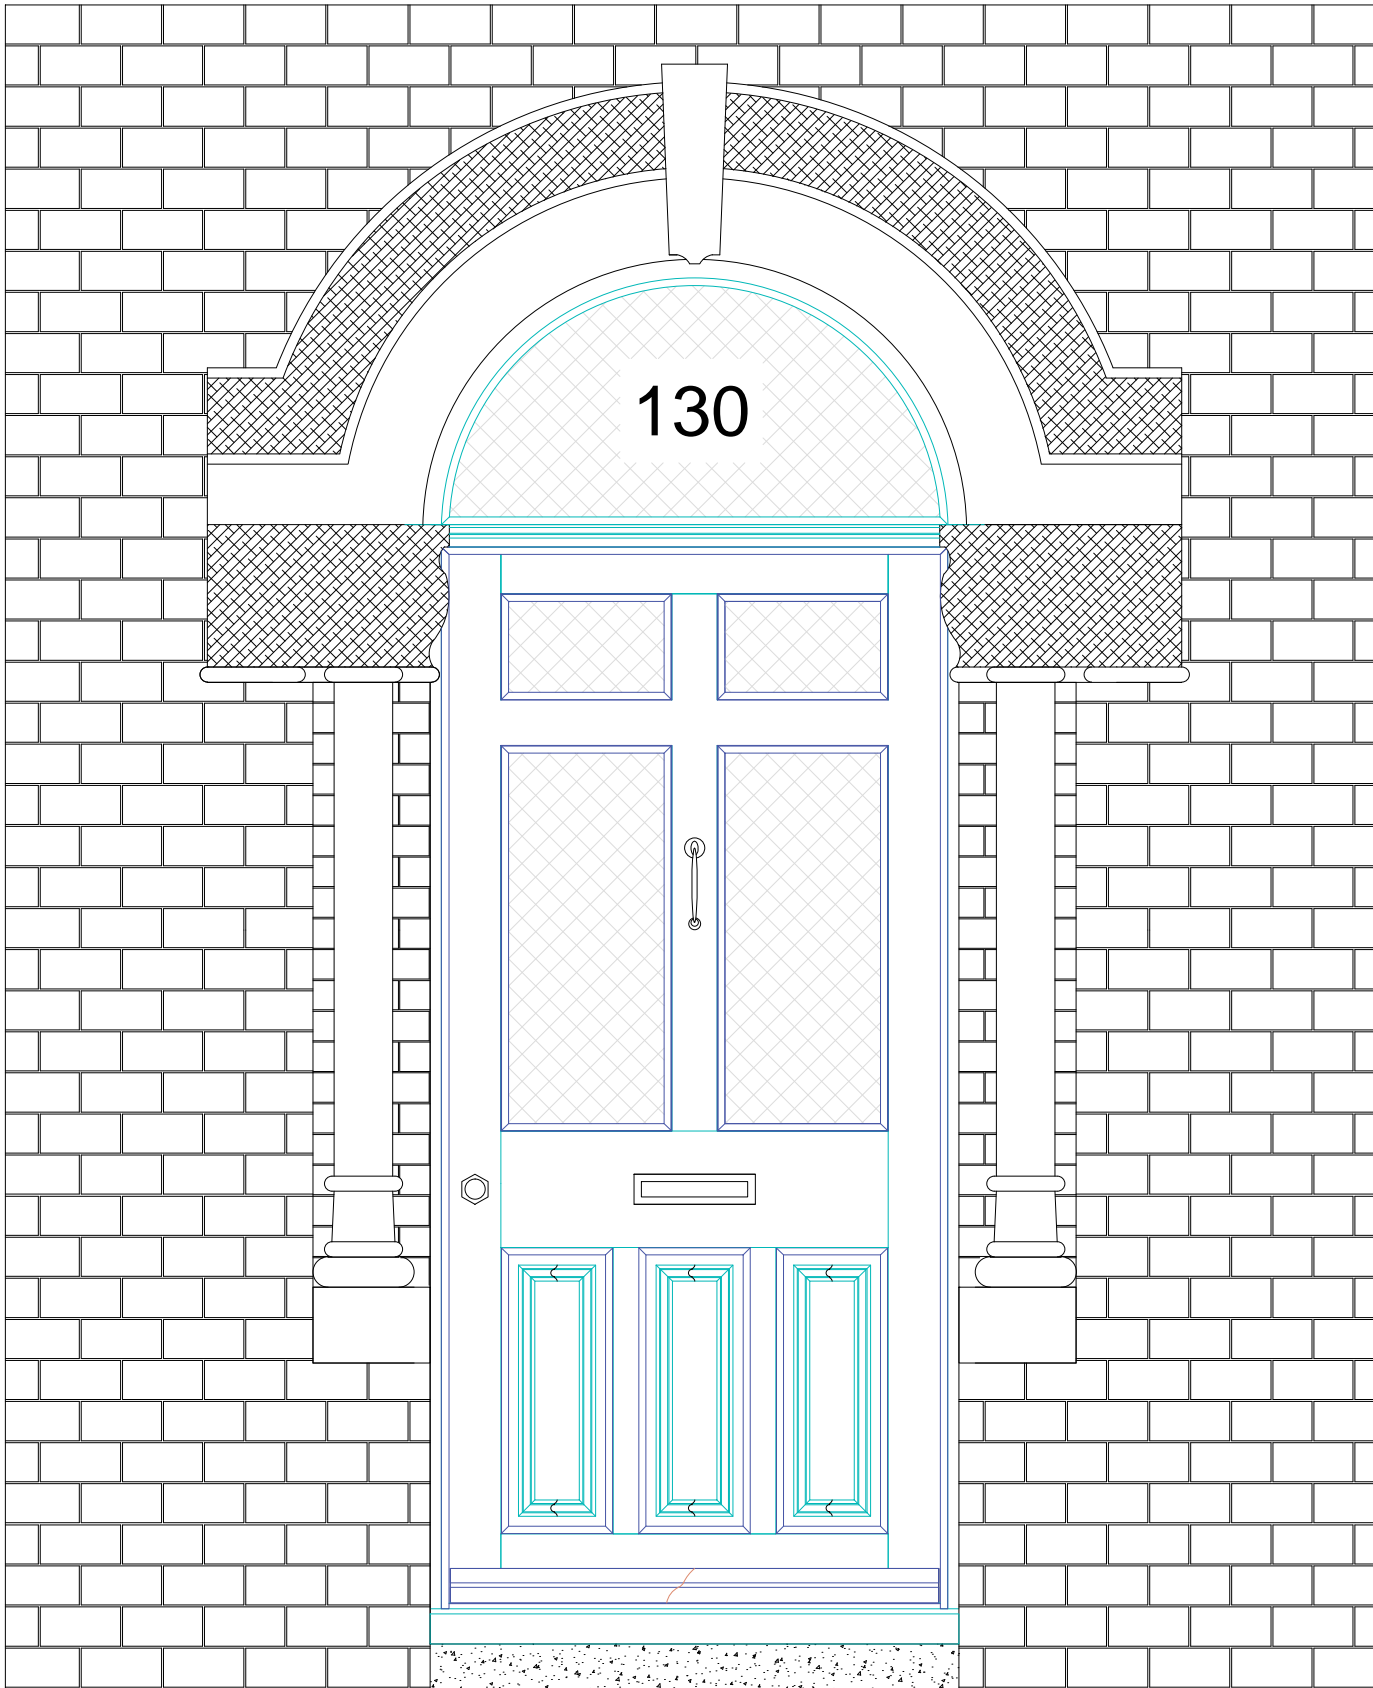

# Outside View

- Premium Wood
- 48 mm Thick Door
- 105 mm Thick Frame
- Inside Paint F&B Wimbourne White
- Outside Paint Mole's Breath
- 3 No Hinges
- Door open Inward
- Double Glaze Units
- Sandblasted Glass With 10 mm Clear Border
- Solid Panels on the Bottom
- Arched Fanlight
- Ironmongery (will be delivered by us)
- Weather Bar
- Water Bar

## Winkhaus AV2 Heritage Door Lock Automatic Multi-Point Locking System

Outside View

Wandsworth Sash Windows

Entrance Door

Date:07.2016

Scale:

Window Replacement

ADDRESS: 130 Ardgowan, London