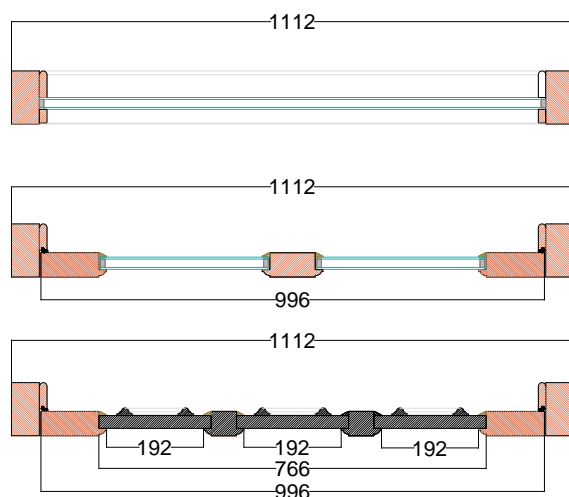

# Outside View

- Premium Wood
- 48 mm Thick Door
- 105 mm Thick Frame
- Inside Paint F&B Wimbourne White
- Outside Paint Mole's Breath
- 3 No Hinges
- Door open Inward
- Double Glaze Units
- Sandblasted Glass With 10 mm Clear Border
- Solid Panels on the Bottom
- Arched Fanlight
- Ironmongery (will be delivered by us)
- Weather Bar
- Water Bar

## Winkhaus AV2 Heritage Door Lock Automatic Multi-Point Locking System

Outside View

Wandsworth Sash Windows

Entrance Door

Date:07.2016

Scale:

Window Replacement

ADDRESS: 130 Ardgowan, London