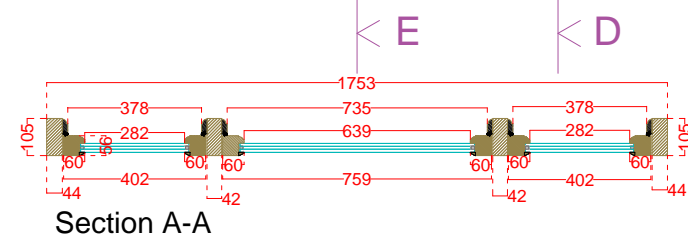

Rear Elevation Balcony Door

	Rear Elevation	Door	Date 01.2016
	Wandsworth Sash Windows 10 Green Lane, London	Balcony Door	Sheet: