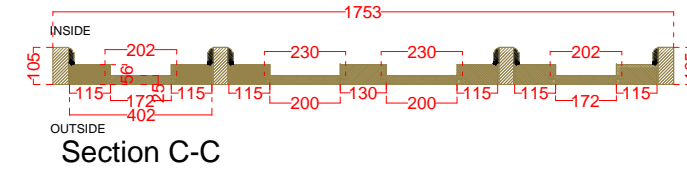

Rear Elevation Balcony Door

	Rear Elevation	Door	Date 01.2016
	Wandsworth Sash Windows 10 Green Lane, London	Balcony Door	Sheet: