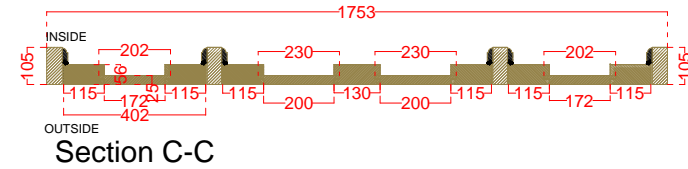

Rear Elevation Balcony Door

	Rear Elevation	Door	Date 01.2016
	Wandsworth Sash Windows 10 Green Lane, London	Balcony Door	Sheet: