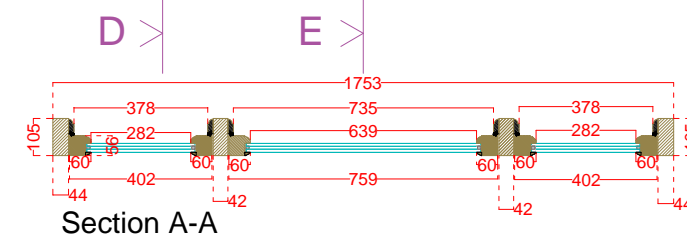

Rear Elevation Balcony Door

	Rear Elevation	Door	Date 01.2016
	Wandsworth Sash Windows 10 Green Lane, London	Balcony Door	Sheet: