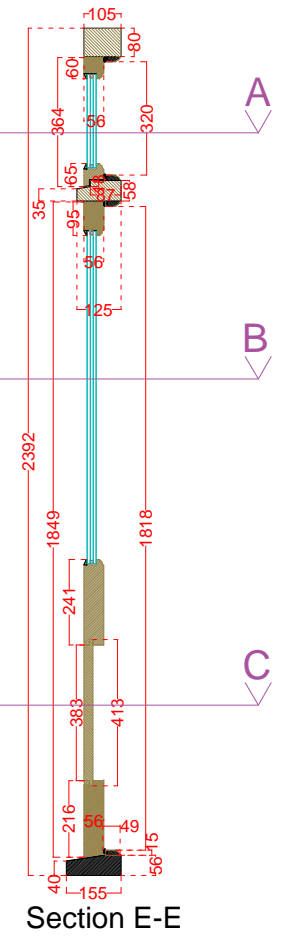

Rear Elevation Balcony Door

	Rear Elevation	Door	Date 01.2016
	Wandsworth Sash Windows 10 Green Lane, London	Balcony Door	Sheet: