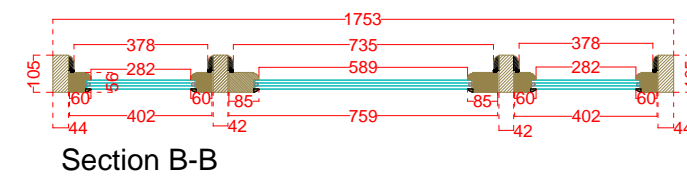

Rear Elevation Balcony Door

	Rear Elevation	Door	Date 01.2016
	Wandsworth Sash Windows 10 Green Lane, London	Balcony Door	Sheet: