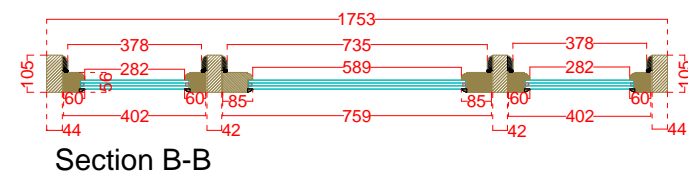

Rear Elevation Balcony Door

	Rear Elevation	Door	Date 01.2016
	Wandsworth Sash Windows 10 Green Lane, London	Balcony Door	Sheet: