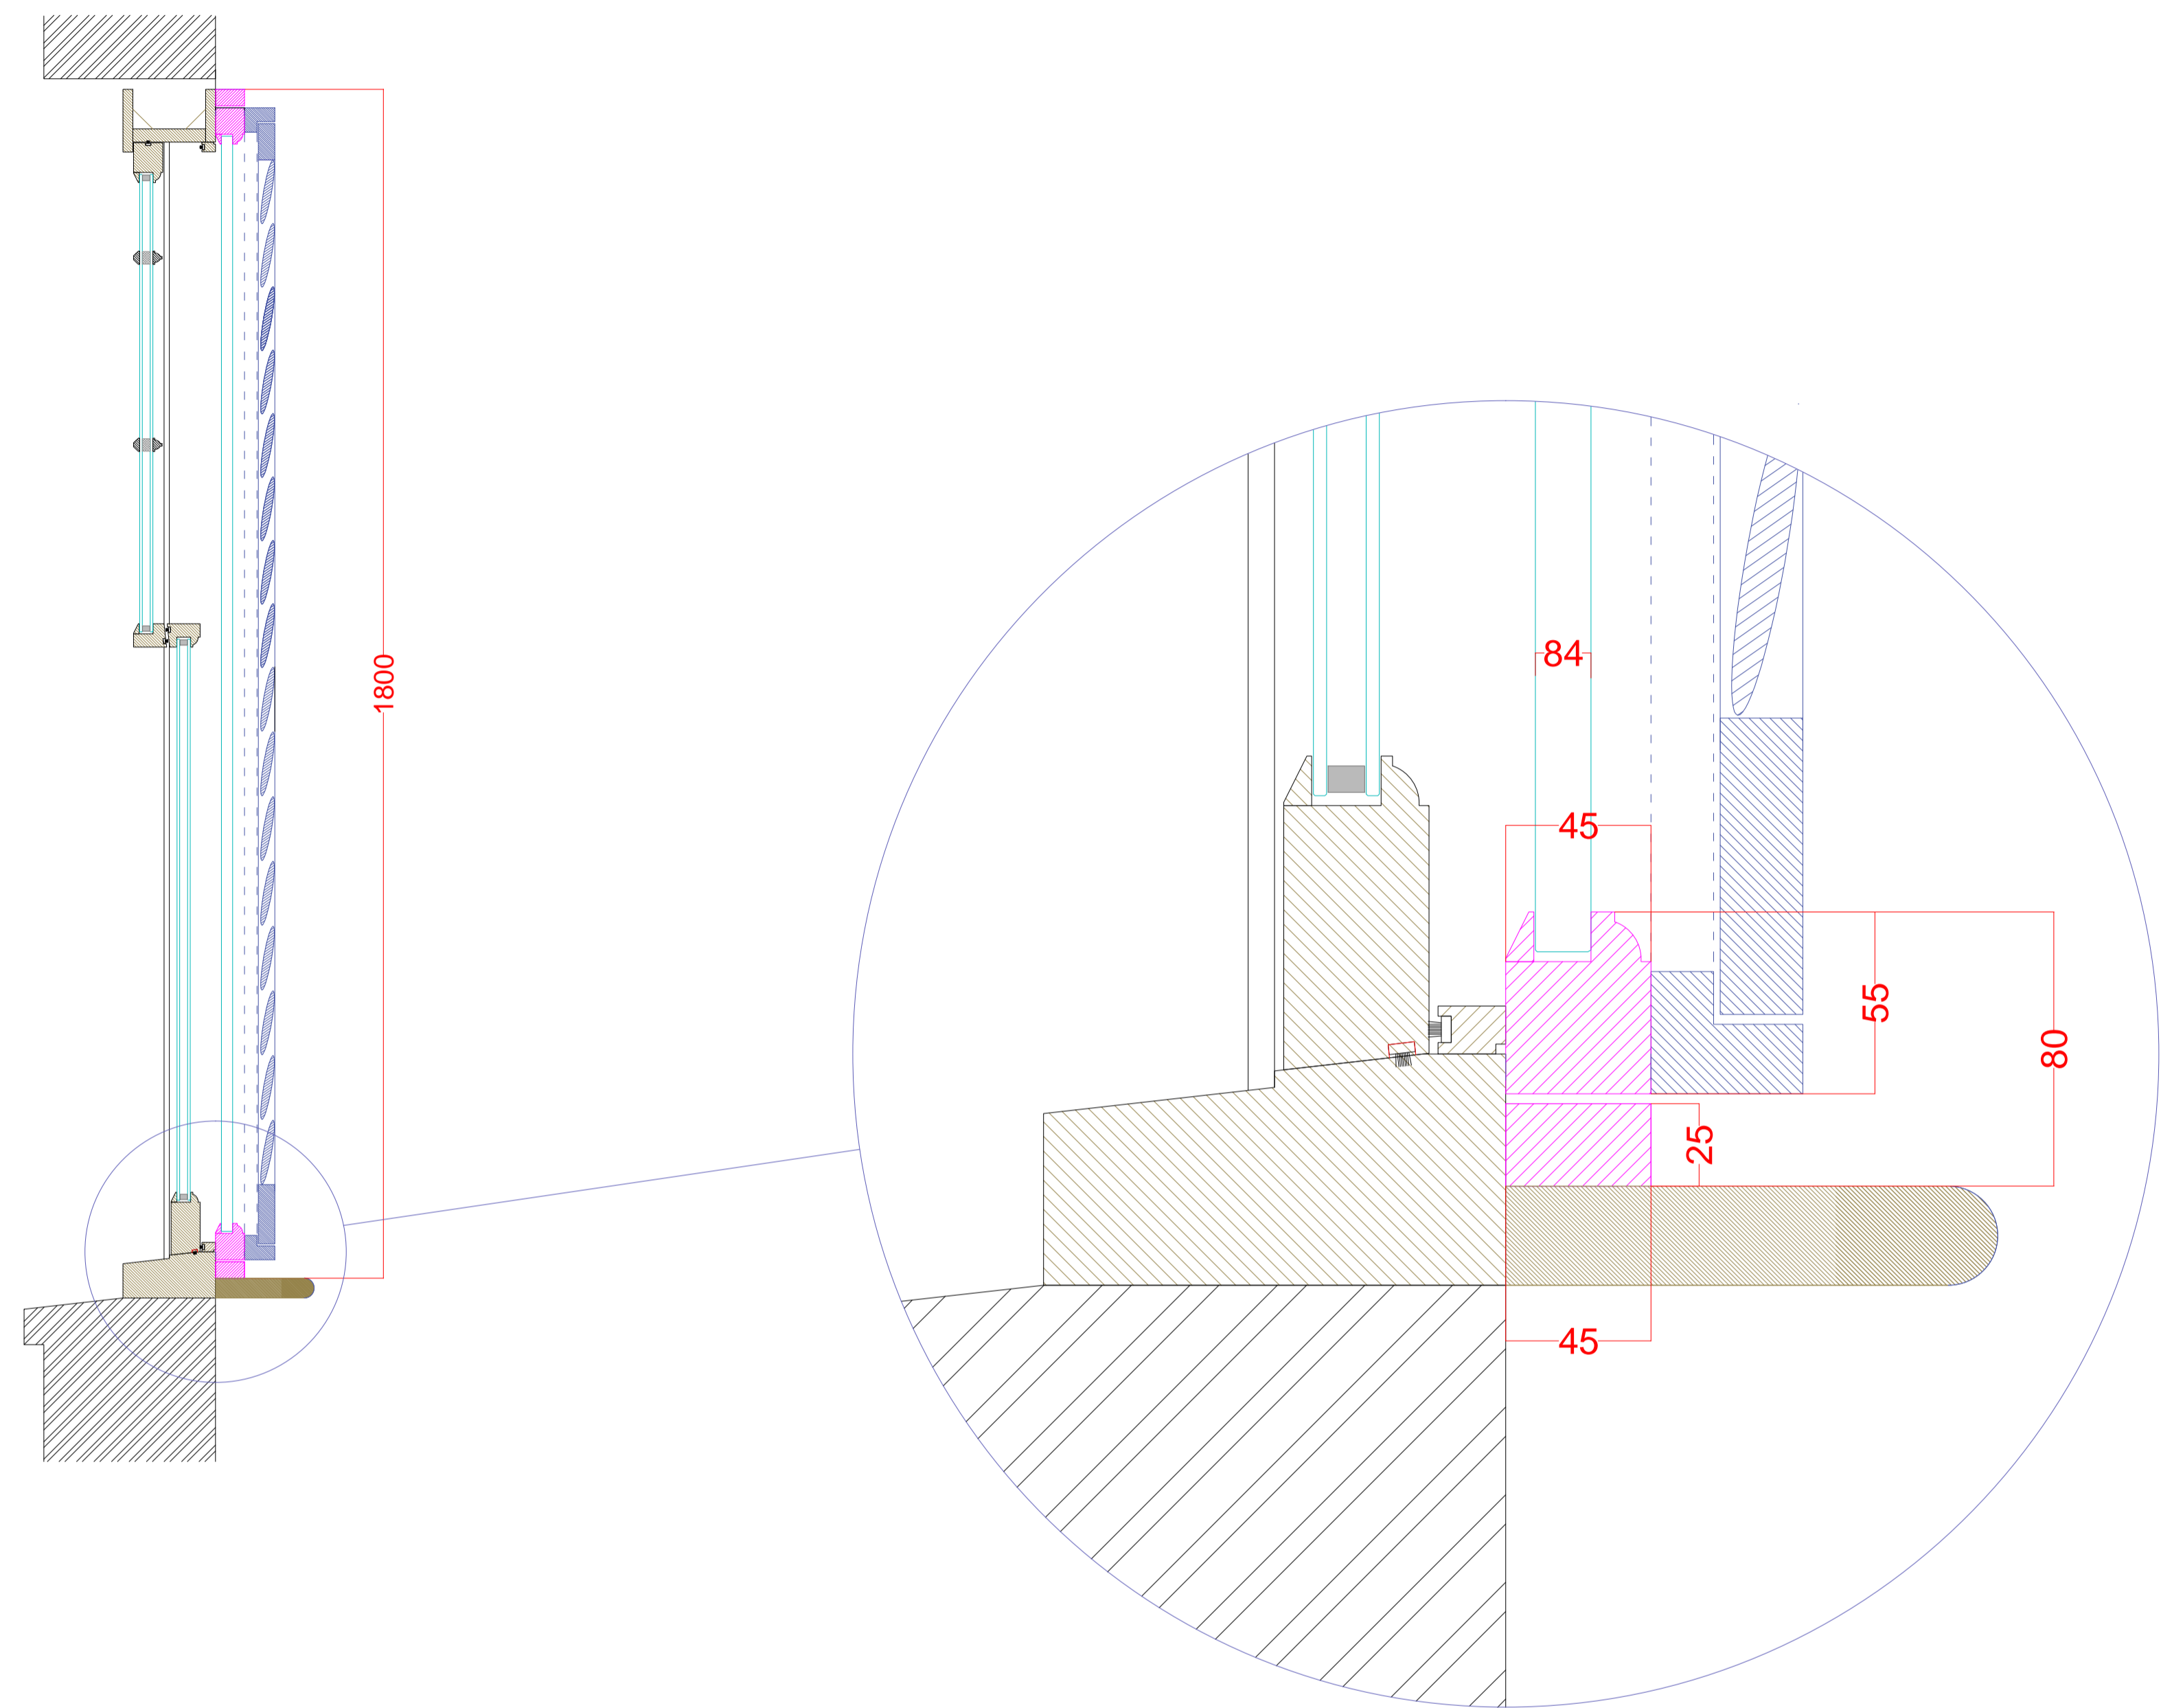

Secondary reglazing with plantation shutters included

Fully Oak
16.8 Acoustic Glass
White Satin Allover
4 No Hinges

Style: Tier on Tier
Color: White
Louvre Size: 76 mm
Tilt-rod : Centre

 Wandsworth Sash Windows	Window Replacements			
	Wandsworth Sash Windows	Secondary reglazing	Date:11.2015	Scale:
Plantation Shutters	ADDRESS: 10 Green Lane	REVISION 1	Sheet:1-1	