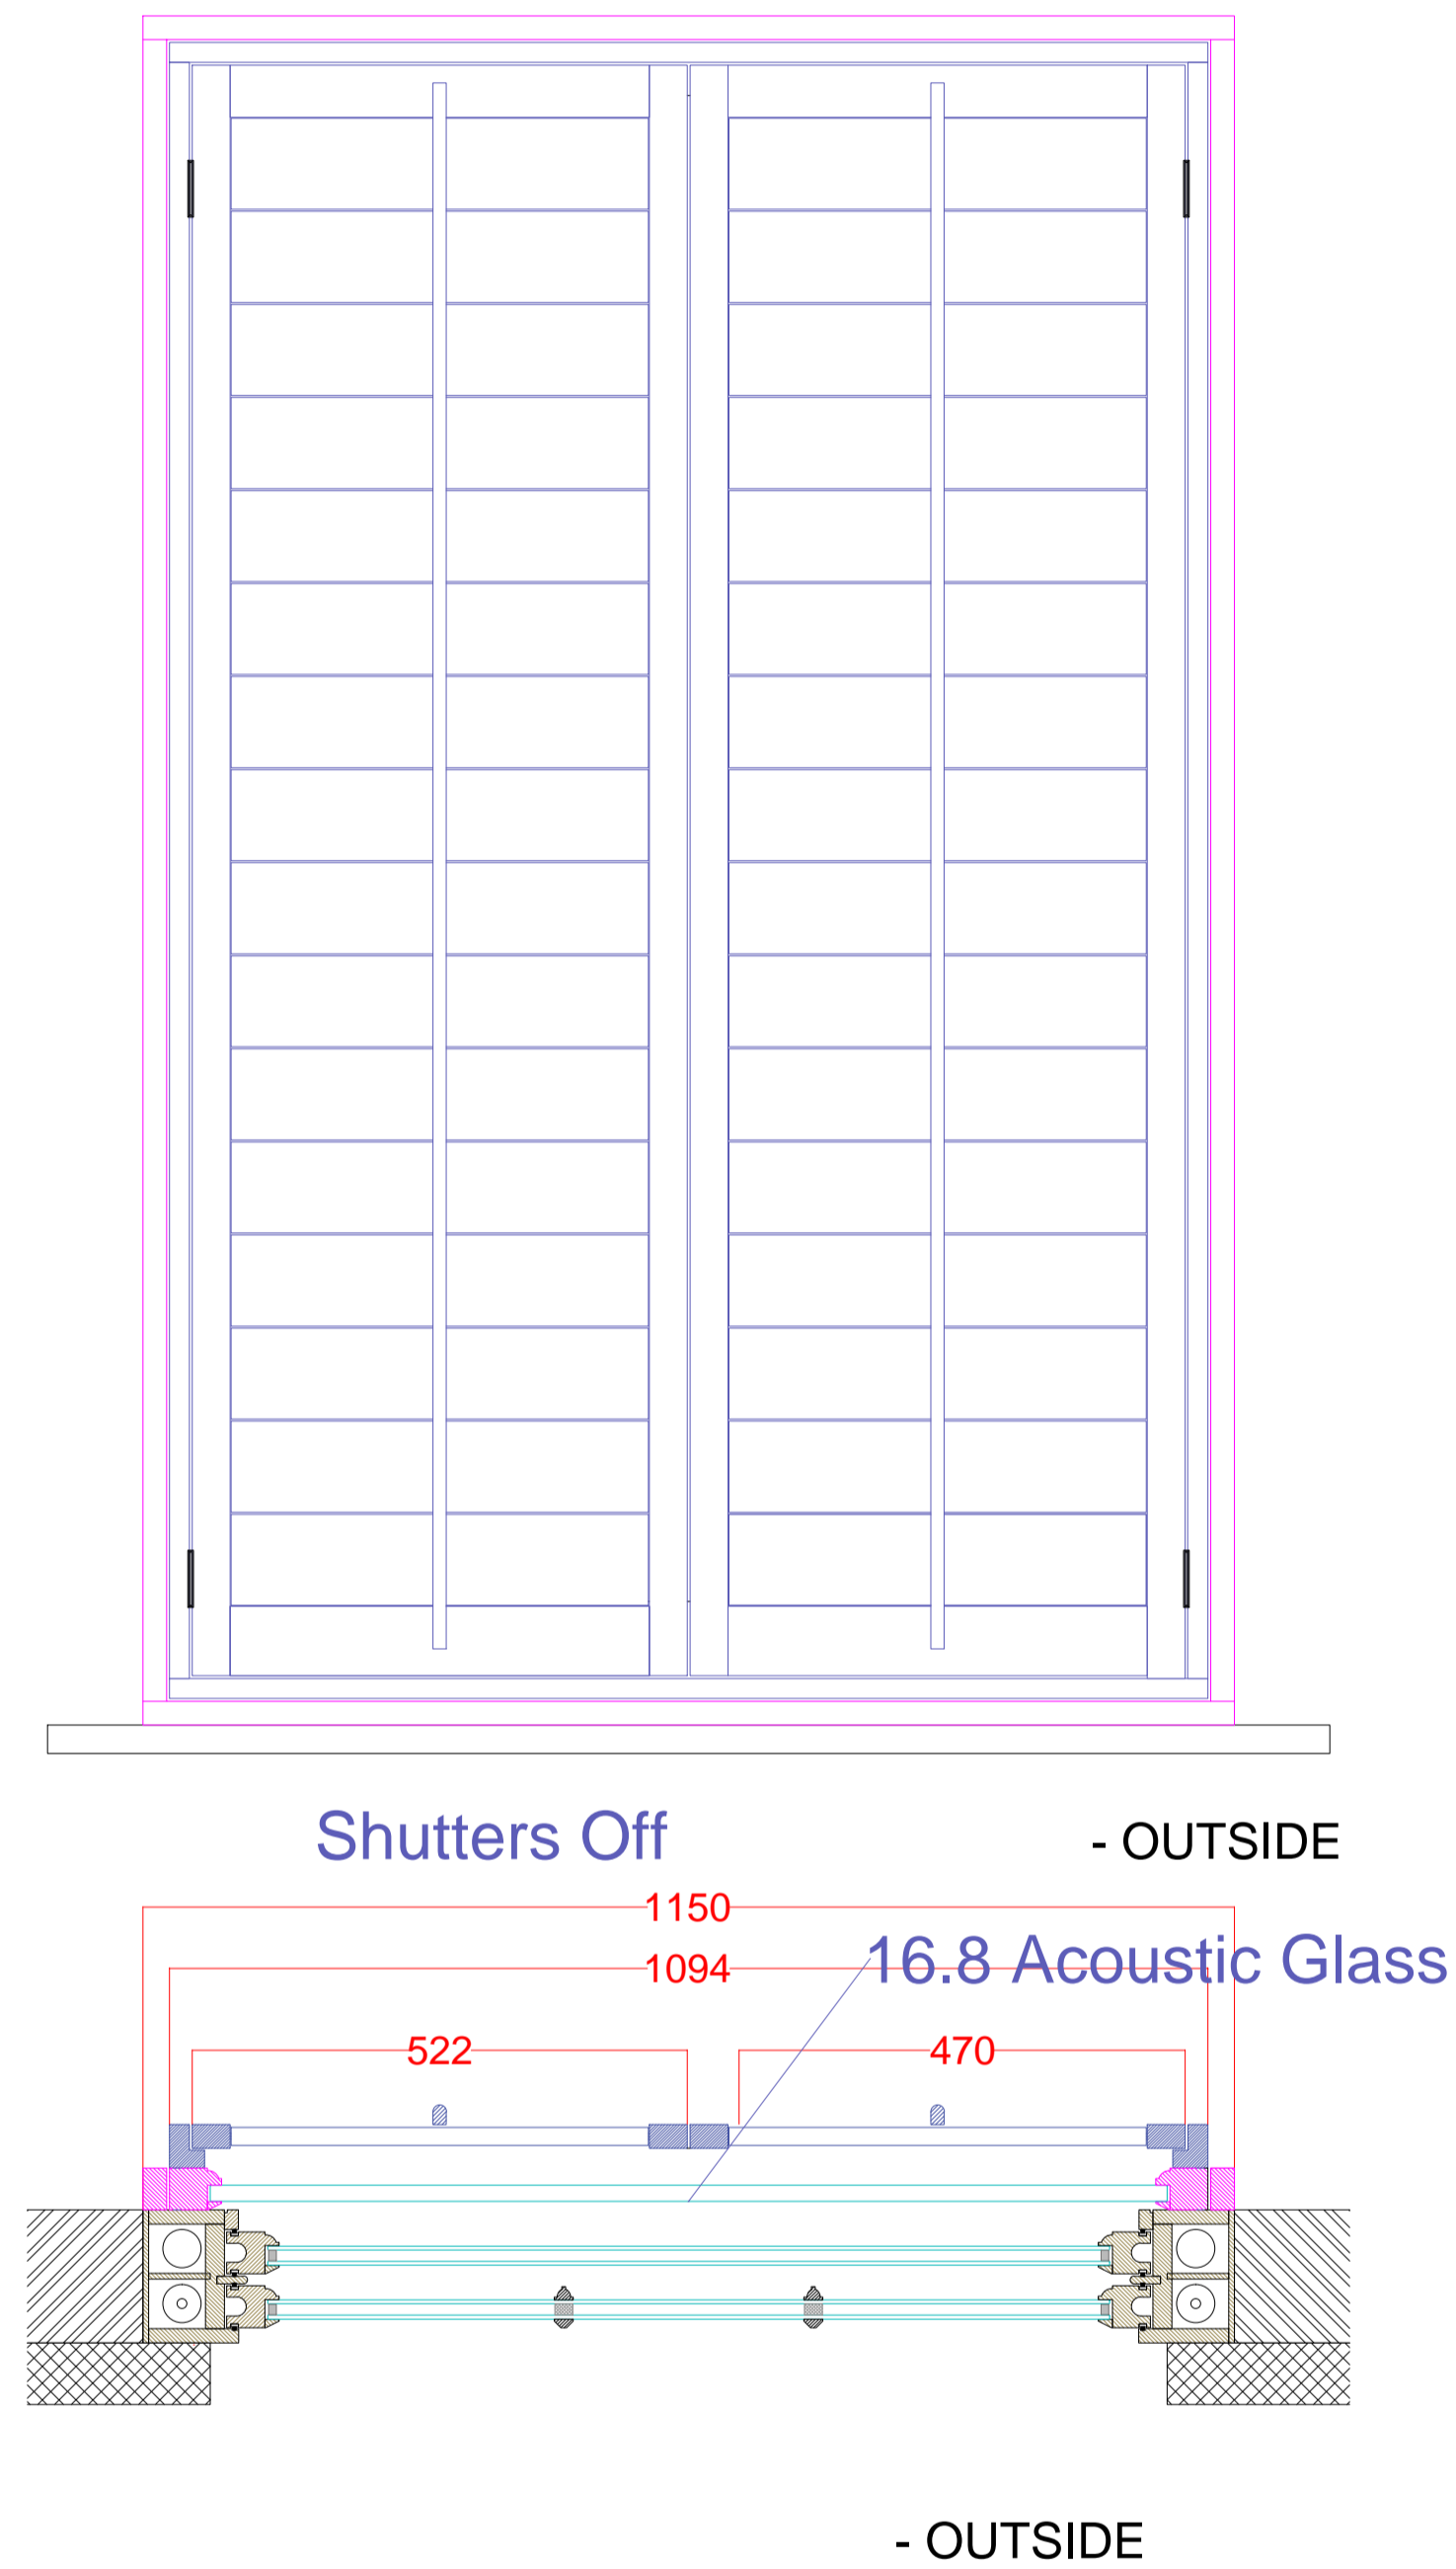

Secondary reglazing with plantation shutters included

Fully Oak
16.8 Acoustic Glass
White Satin Allover
4 No Hinges

Style: Tier on Tier
Color: White
Louvre Size: 76 mm
Tilt-rod : Centre

 Wandsworth Sash Windows	Window Replacements			
	Wandsworth Sash Windows	Secondary reglazing	Date:11.2015	Scale:
Plantation Shutters	ADDRESS: 10 Green Lane	REVISION 1	Sheet:1-1	